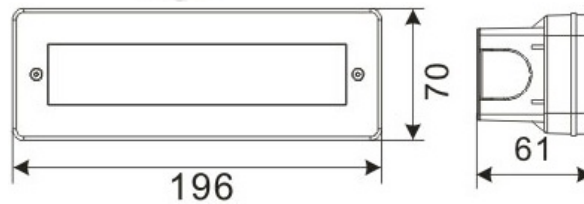

# LED Recessed Lighting – LR-R00105

Model No.	LR-R00105
LED Type	5mm
LED Q'TY.	39
Beam Angle	-
Minimum luminous flux(lm)	195
Voltage	120-240V
LED Watt	3.2W
Environmental Temperature	- 20°C~60°C
Environmental Humidity	0%-95%
Safety Class	II
Safety Type	IP68
Material	ST304+PC
Driver	Included